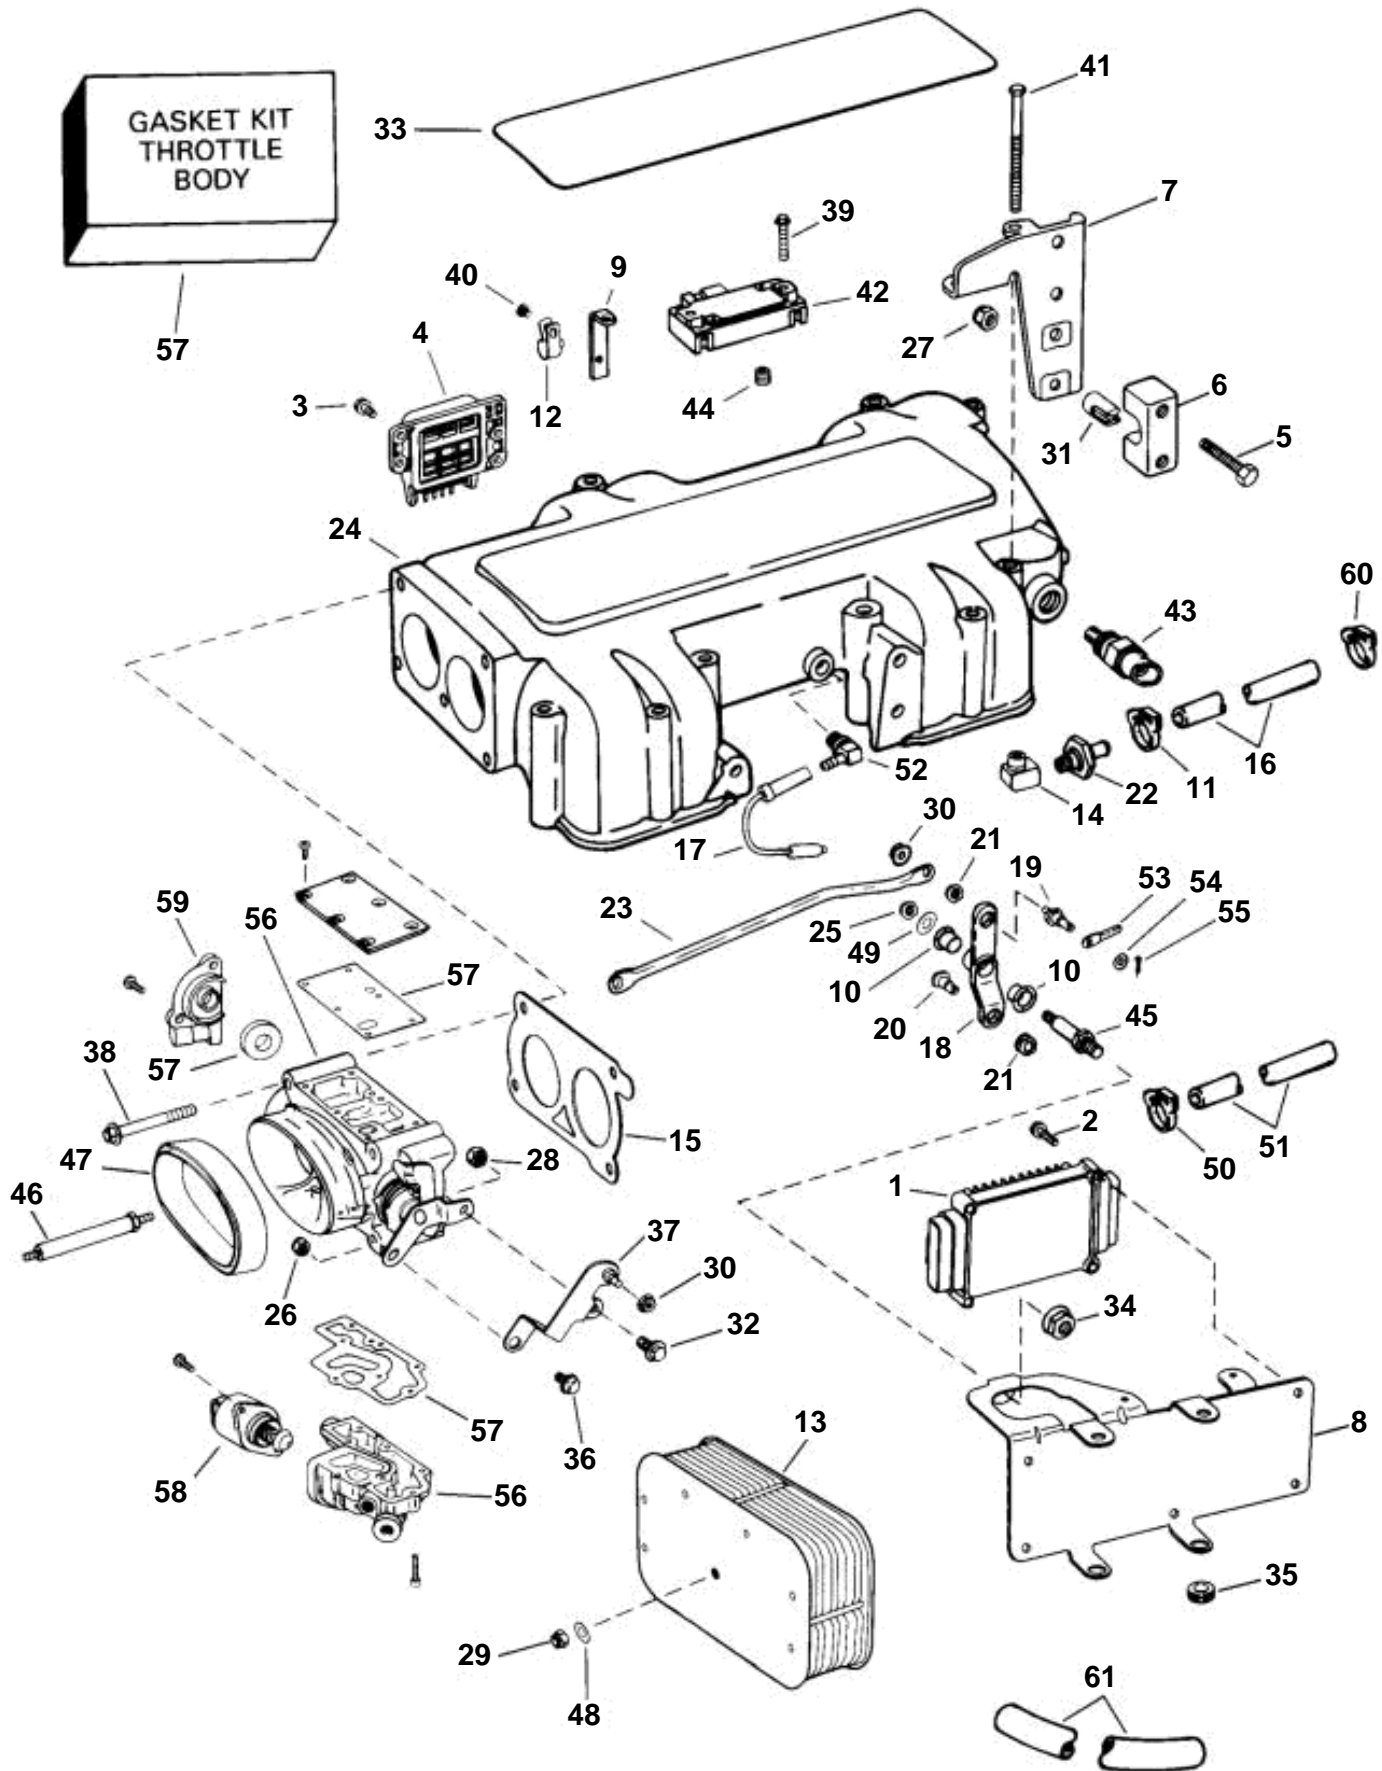

INTAKE MANIFOLD, UPPER, GSi / DPX

INTAKE MANIFOLD, UPPER, GSi / DPX

| REF | PART NO. | QTY | DESCRIPTION | NOTES |
|-----|----------|-----|---|---------------------------|
| 1 | 3856943 | 1 | Ecu, 7.4 GSi, DPX385 | |
| | 3856979 | 1 | Ecu, 8.2 GSi, DPX415 | |
| 2 | 3852053 | 3 | Screw, ECM to bracket | |
| 3 | 3852115 | 2 | Screw, Knock module | |
| 4 | 3854521 | 1 | Control unit | |
| 5 | 3852048 | 1 | Screw, Throttle anchor to bracket | |
| 6 | 3850266 | 1 | Anchorage, Throttle cable | |
| 7 | 3851989 | 1 | Bracket, Throttle cable | |
| 8 | 3856949 | 1 | Bracket, ECU and throttle lever to manifold | |
| 9 | 3854820 | 1 | Bracket, Clamp, fuel line to intake manifold | |
| 10 | 3852094 | 1 | Bushing, Shaft, throttle lever pivot | |
| 11 | 3852170 | 1 | Clamp, Hose, reservoir to pulse limiter | Reservoir end |
| | 3852529 | 1 | Clamp, Hose, reservoir to pulse limiter | Limiter end |
| 12 | 3854896 | 1 | Clamp, Fuel line to bracket | |
| 13 | 3856951 | 1 | Flame shield | |
| 14 | 3854675 | 1 | Elbow, Pulse limiter | |
| 15 | 3854520 | 1 | Gasket, Throttle body | Part of engine gasket kit |
| 16 | 3853582 | 1 | Hose, Reservoir to pulse limiter | |
| 17 | 3854677 | 1 | Hose, Regulator to intake manifold | |
| 18 | 3854741 | 1 | Lever, To ECM and throttle lever bracket | |
| 19 | 3854742 | 1 | Pin, Throttle cable lever | |
| 20 | 3854743 | 1 | Pin, Throttle cable lever | |
| 21 | 3854744 | 2 | Nut, Pins to throttle cable lever | |
| 22 | 3852225 | 1 | Impulse limiter, Reservoir to intake manifold | |
| 23 | 3854648 | 1 | Link, Throttle lever to TB lever | |
| 24 | 3854514 | 1 | Manifold, Upper | |
| 25 | 3852005 | 1 | Nut, Shaft, throttle lever pivot | |
| 26 | 3852009 | 1 | Nut, Lever and pin assy | |
| 27 | 3852118 | 1 | Nut, Anchor, throttle cable to bracket | |
| 28 | 3852420 | 1 | Lock nut, Screw, throttle lever to throttle body | |
| 29 | 3852420 | 1 | Lock nut, Flame arrestor to throttle body | |
| 30 | 3853404 | 1 | Lock nut, Throttle pivot shaft to bracket | |
| 31 | 3852019 | 2 | Retainer, Throttle cable | |
| 32 | 3852053 | 1 | Screw, Lever to throttle body | |
| 33 | 3854992 | 1 | Decal | |
| | 3855620 | 1 | Decal | |
| | 3856486 | 1 | Decal | |
| | 3856487 | 1 | Decal | |
| 34 | 3853404 | 1 | Lock nut, Throttle pin to bracket | |
| 35 | 941263 | 2 | Grommet, ECU bracket | |
| 36 | 3853428 | 1 | Screw, Throttle lever to throttle body | |
| 37 | 3854566 | 1 | Lever | |
| 38 | 3854651 | 4 | Screw, Throttle body to manifold | |
| 39 | 3854655 | 2 | Screw, MAP sensor | |
| 40 | 3854897 | 1 | Screw, Clamp, fuel line to bracket | |
| 41 | 3855091 | 12 | Screw, Upper to lower intake manifold | |
| 42 | 3850396 | 1 | Sender | |
| 43 | 3854527 | 1 | Temperature sensor | |
| 44 | 3854650 | 1 | Seal, MAP sensor | Part of engine gasket kit |
| 45 | 3854649 | 1 | Control shaft, Pivot, throttle cable lever to bracket | |
| 46 | 3854671 | 1 | Stud, Flame arrestor to throttle body | |
| 47 | 3854670 | 1 | Grommet, Flame arrestor to throttle body | Part of engine gasket kit |
| 48 | 3852184 | 1 | Washer, Flame arrestor to throttle body | |
| 49 | 3852189 | 1 | Washer, Throttle lever to pivot shaft | |
| 50 | 3852196 | 1 | Clamp, PCV valve hose | |
| 51 | 3856945 | 1 | Hose, PCV valve | |
| | 3856946 | 1 | Hose, Elbow | |
| 52 | 3854679 | 1 | Elbow, Intake manifold to reg. hose | |
| 53 | 3850941 | 1 | Adapter, Throttle cable | |
| 54 | 3852193 | 1 | Washer, Pin, throttle cable to lever | |
| 55 | 3852052 | 1 | Cotter pin, Cable to throttle lever assy | |
| 56 | 3856942 | 1 | Throttle body | |
| 57 | 3855193 | 1 | • Repair kit, Throttle body | |
| 58 | 3855185 | 1 | • Repair kit | |